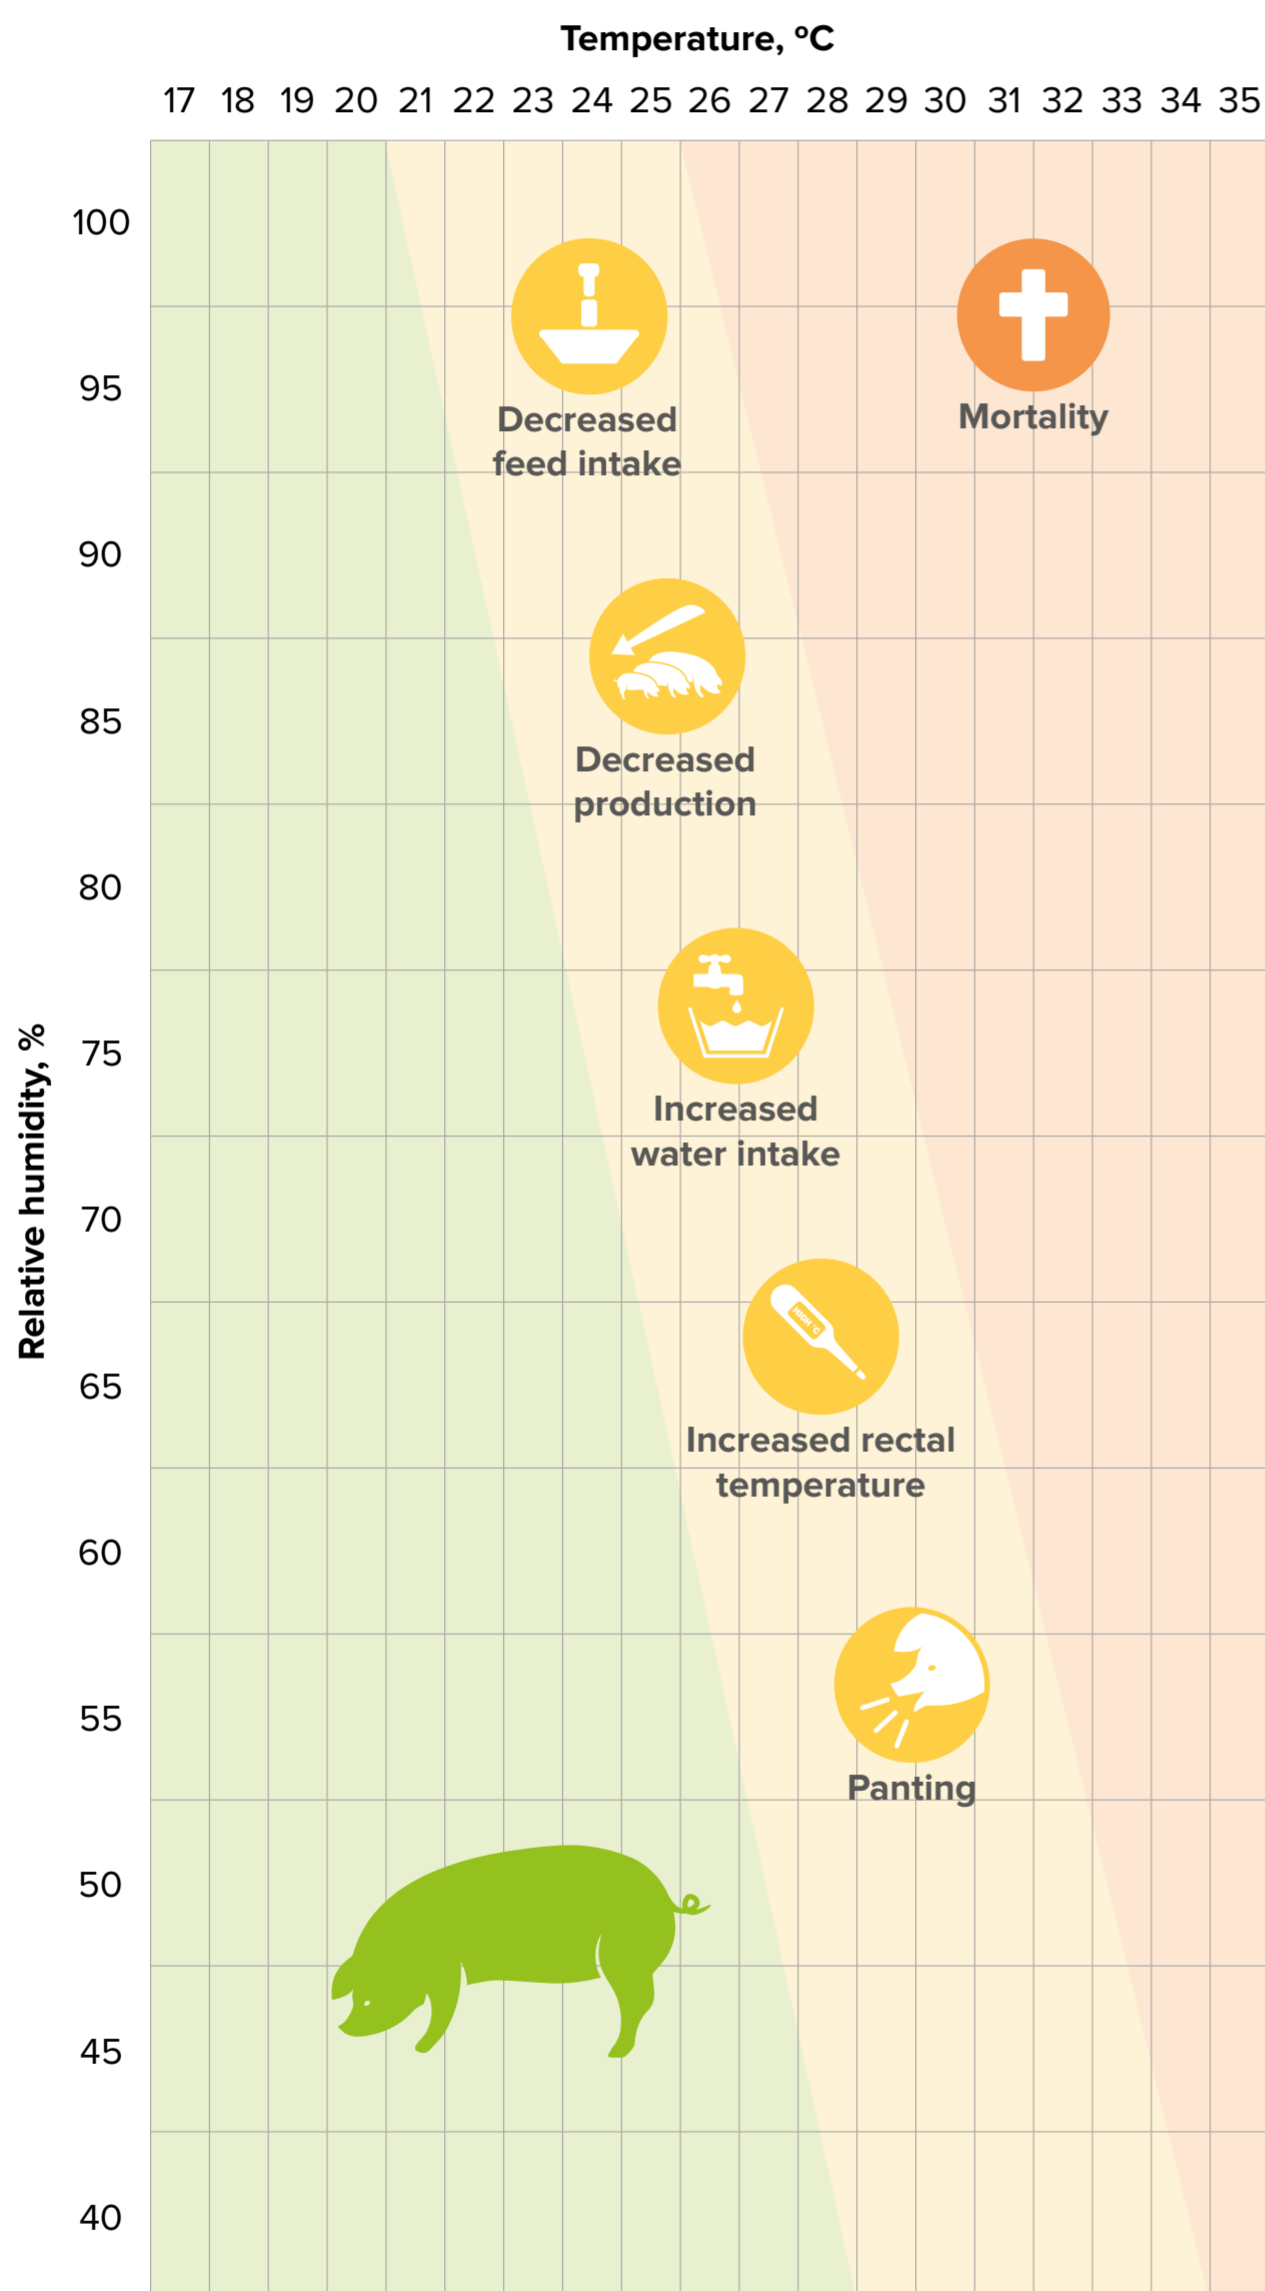

DANGER

- Reduce animal density
- Reduce feed amount with 15-25%
- Cool animals with cooled water 1 x hour

ALERT

- Limit activities between 3PM and 8PM
- Place extra ventilator(s) for extra air movement
- Try to cool the incoming air
- Feed multiple times per day (≥ 3 times)
- Feed during early morning, late evening
- Do not vaccinate

Did you know?

Besides temperature and relative humidity, also ventilation (air speed) can help to lower the heat experience. Download our app to calculate the impact!

HEAT STRESS: WHAT CAN I DO ON MY FARM TO DEAL WITH IT?

The combination of temperature and relative humidity determine how your pigs experience the heat. Take the right actions when your pigs are moving into the orange or red zone.

DANGER

- Reduce animal density
- Reduce feed amount with 15-25%
- Cool animals with cooled water 1 x hour