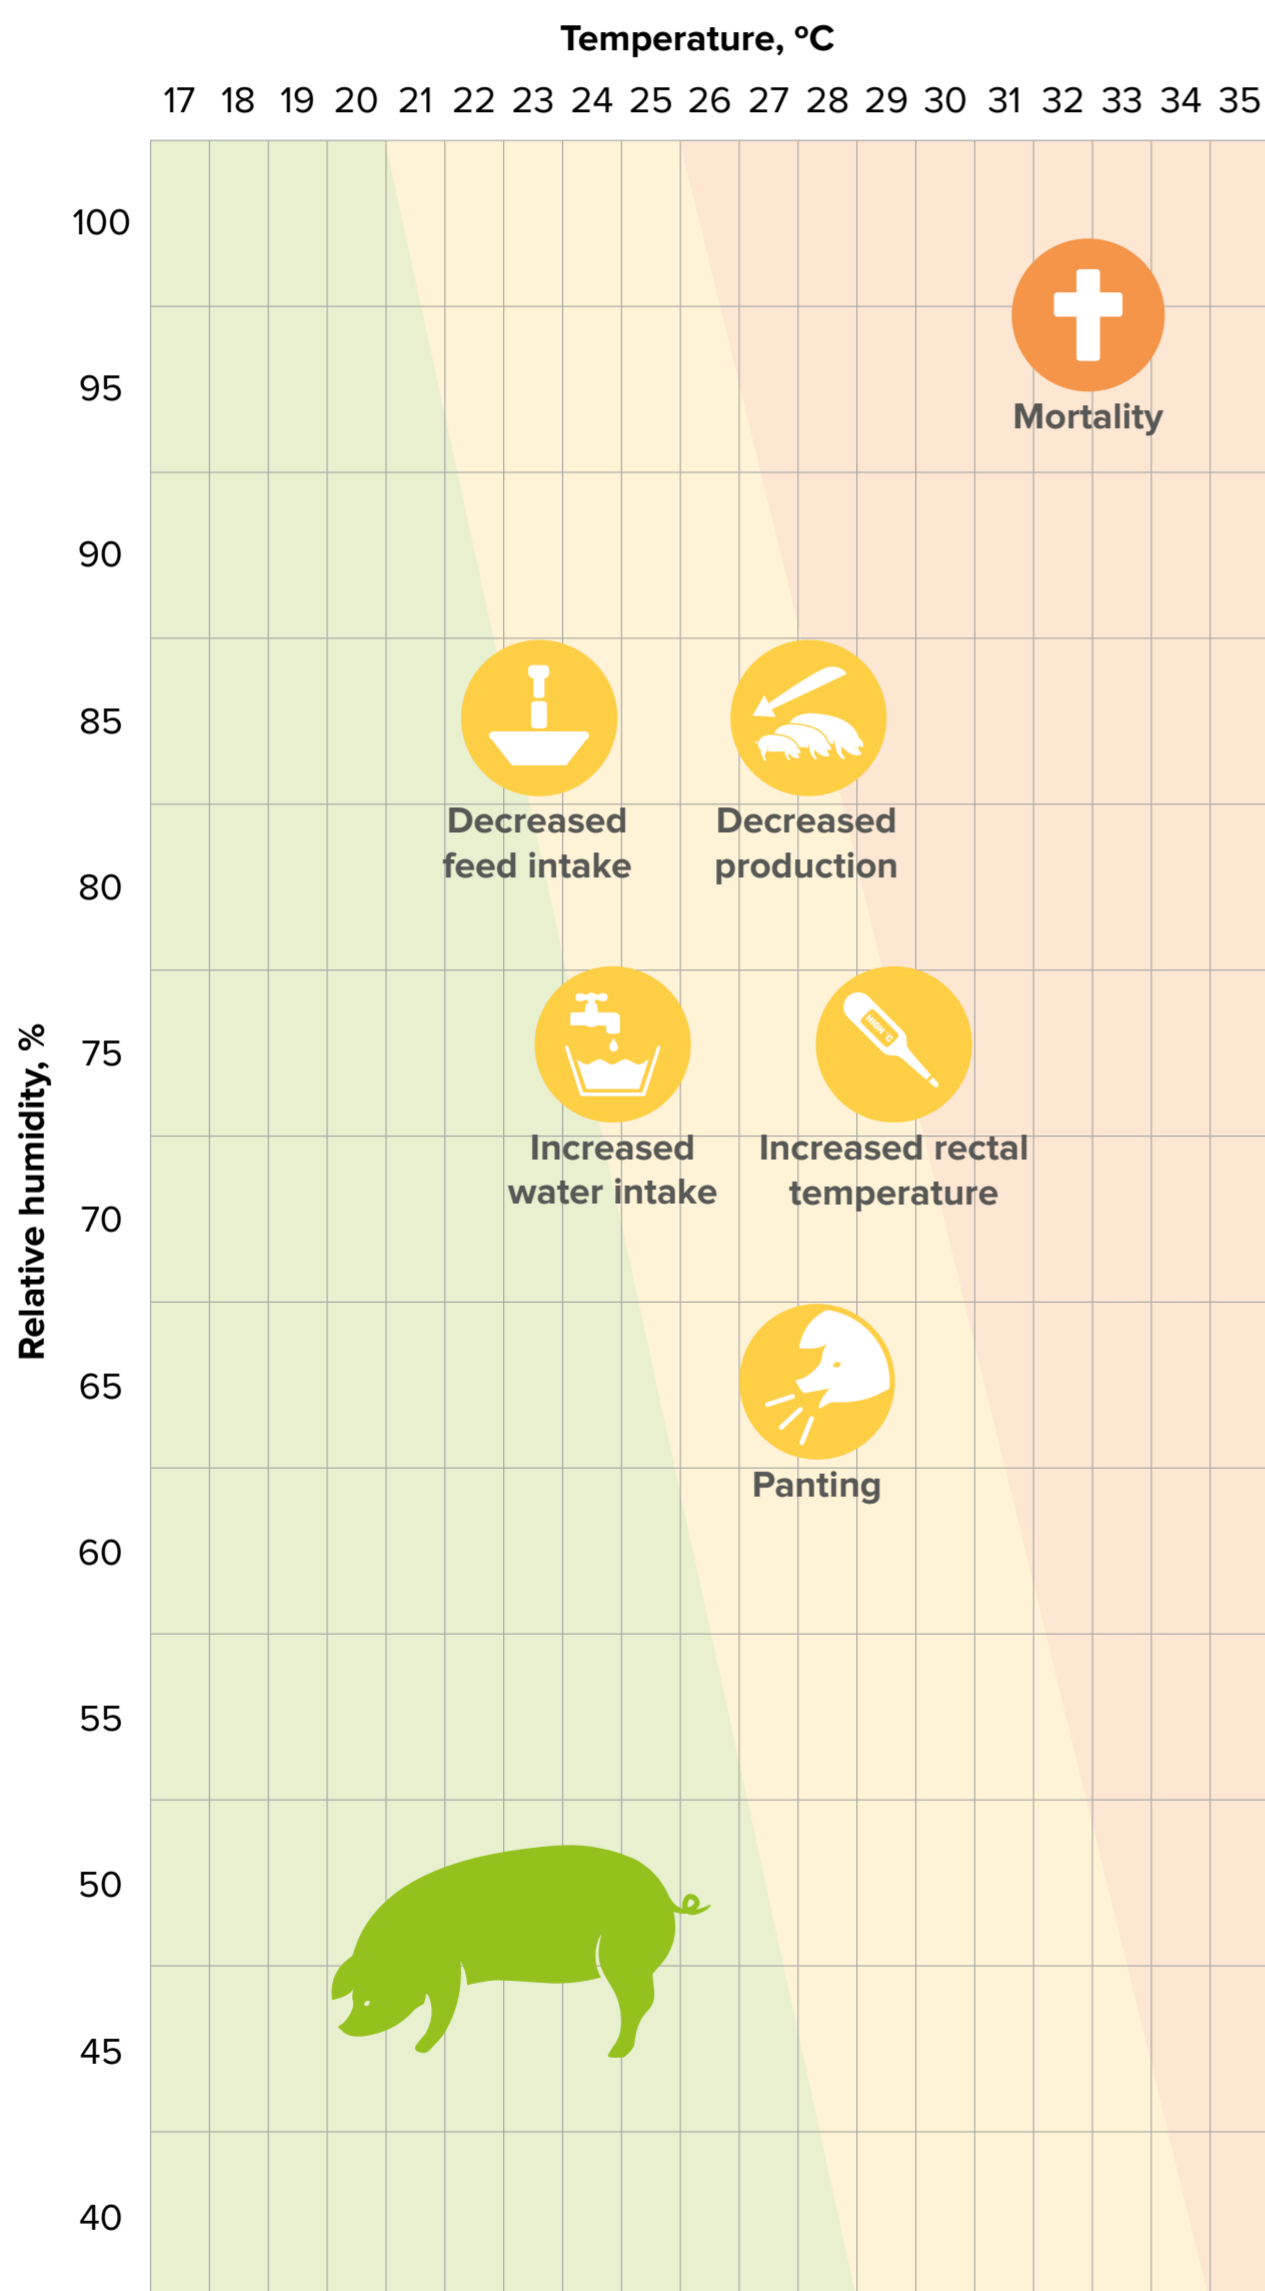

HEAT STRESS: WHAT CAN I DO ON MY FARM TO DEAL WITH IT?

The combination of temperature and relative humidity determine how your pigs experience the heat. Take the right actions when your pigs are moving into the orange or red zone.

DANGER

- Reduce animal density
- Reduce feed amount with 15-25%
- Cool animals with cooled water 1 x hour

ALERT

- Limit activities between 3PM and 8PM
- Place extra ventilator(s) for extra air movement
- Try to cool the incoming air
- Feed multiple times per day (≥ 3 times)
- Feed during early morning, late evening
- Do not vaccinate